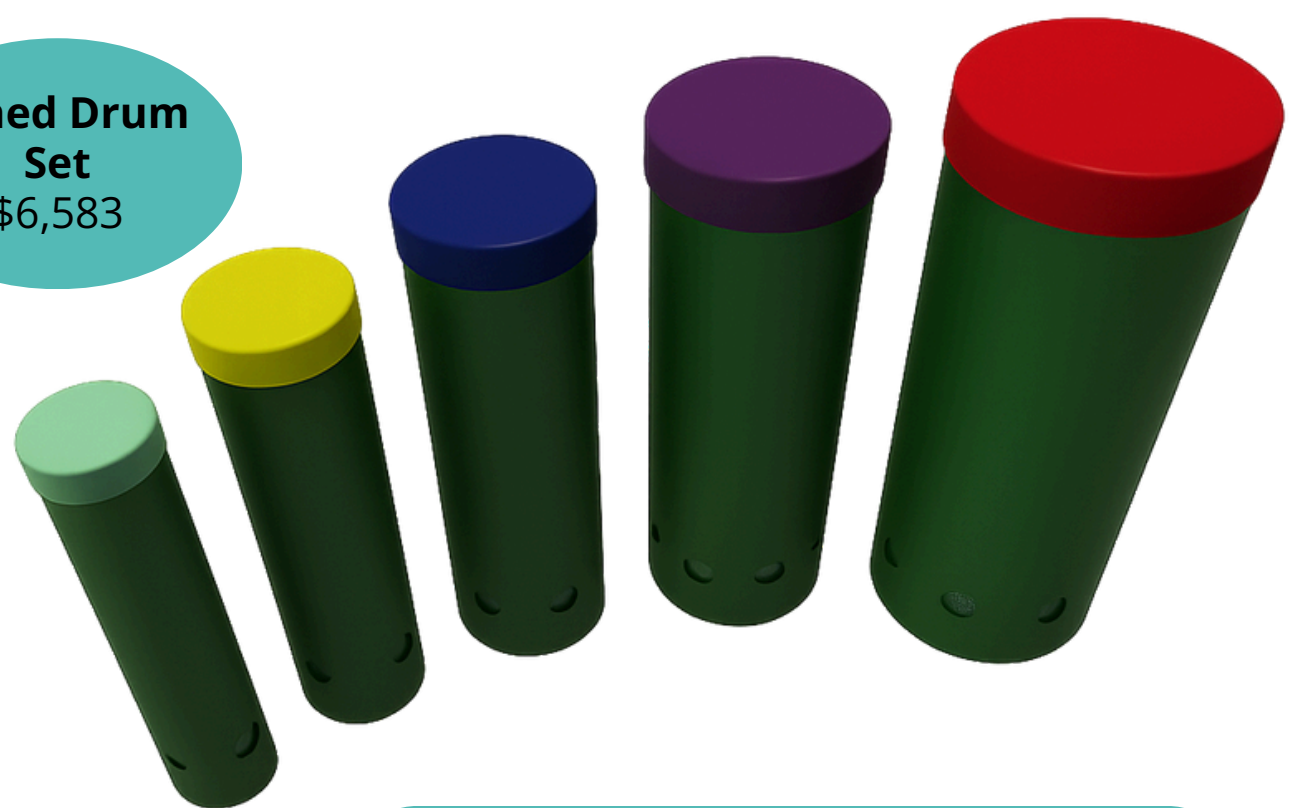

**UNO Climber**  
\$8,562

**Sandbox**  
\$889

**Canoe**  
\$3,299

**Musical "Mushroom Set"**  
\$10,923

**Shed**  
\$6,548

**Musical "Flower Set"**  
\$8,687

**Picnic Tables (Set of 2)**  
\$1,711

**Tuned Drum Set**  
\$6,583