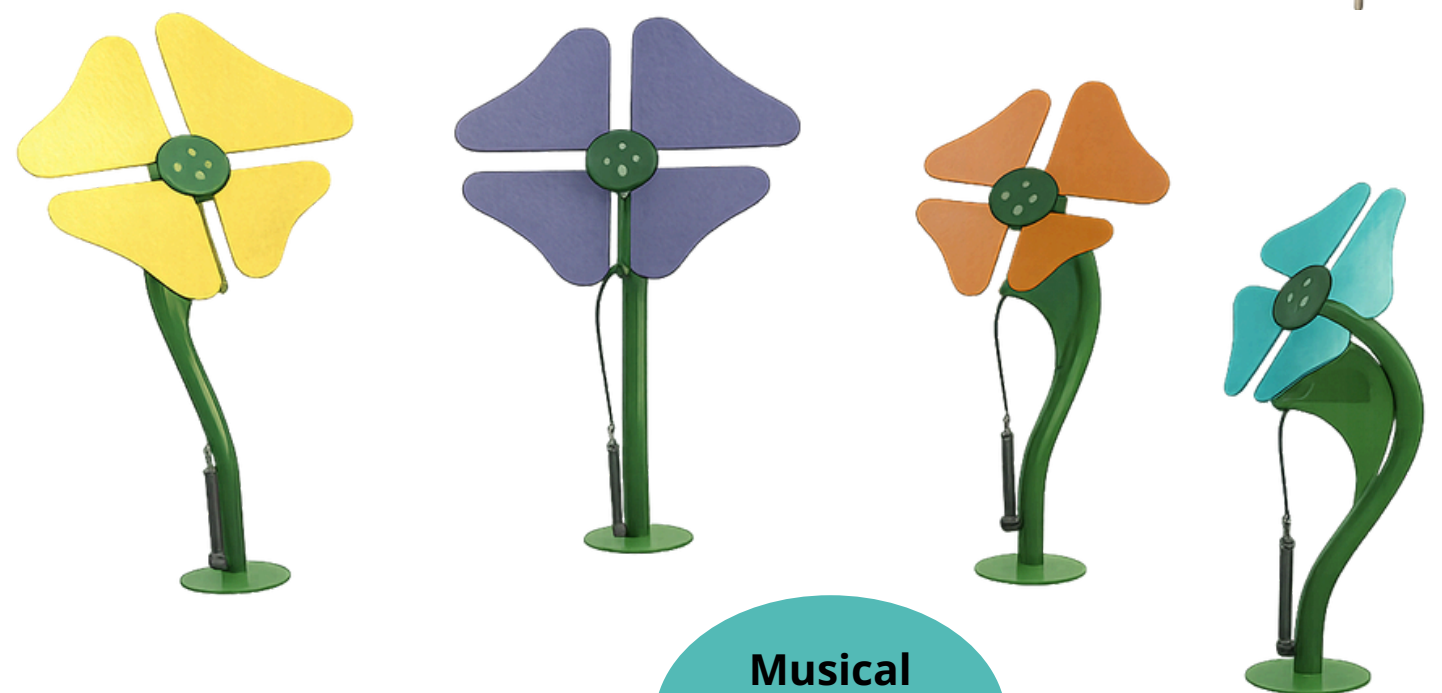

**UNO Climber**  
\$8,562

**Sandbox**  
\$889

**Canoe**  
\$3,299

**Musical "Mushroom Set"**  
\$10,923

**Shed**  
\$6,548

**Musical "Flower Set"**  
\$8,687

**Picnic Tables (Set of 2)**  
\$1,711

**Tuned Drum Set**  
\$6,583