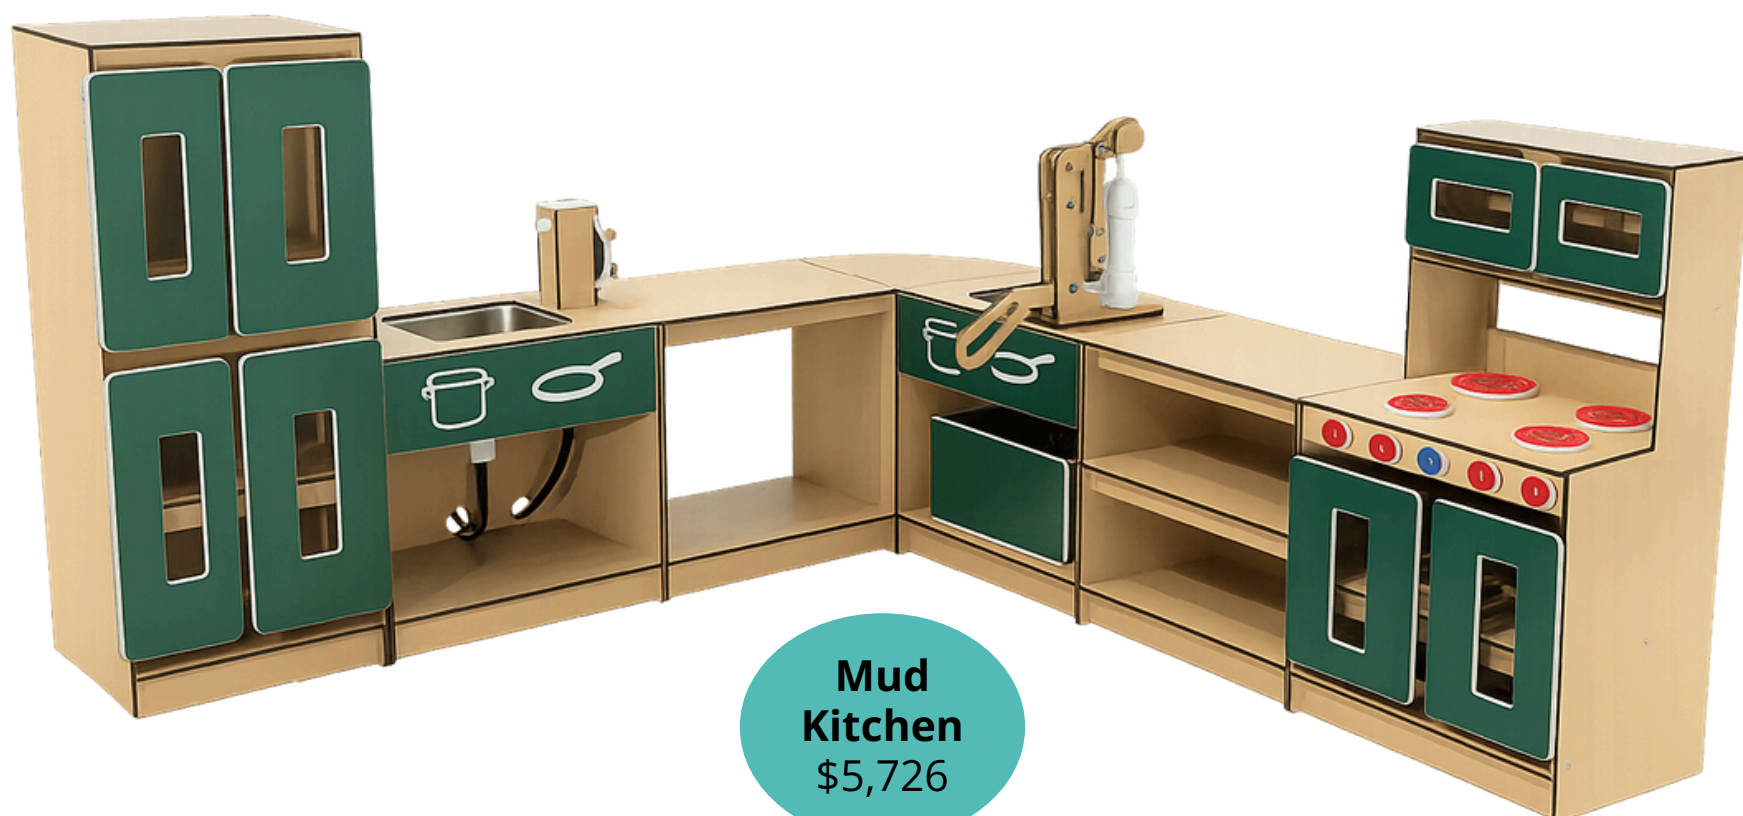

**UNO Climber**  
\$8,562

**Sandbox**  
\$889

**Canoe**  
\$3,299

**Musical "Mushroom Set"**  
\$10,923

**Shed**  
\$6,548

**Musical "Flower Set"**  
\$8,687

**Picnic Tables (Set of 2)**  
\$1,711

**Tuned Drum Set**  
\$6,583